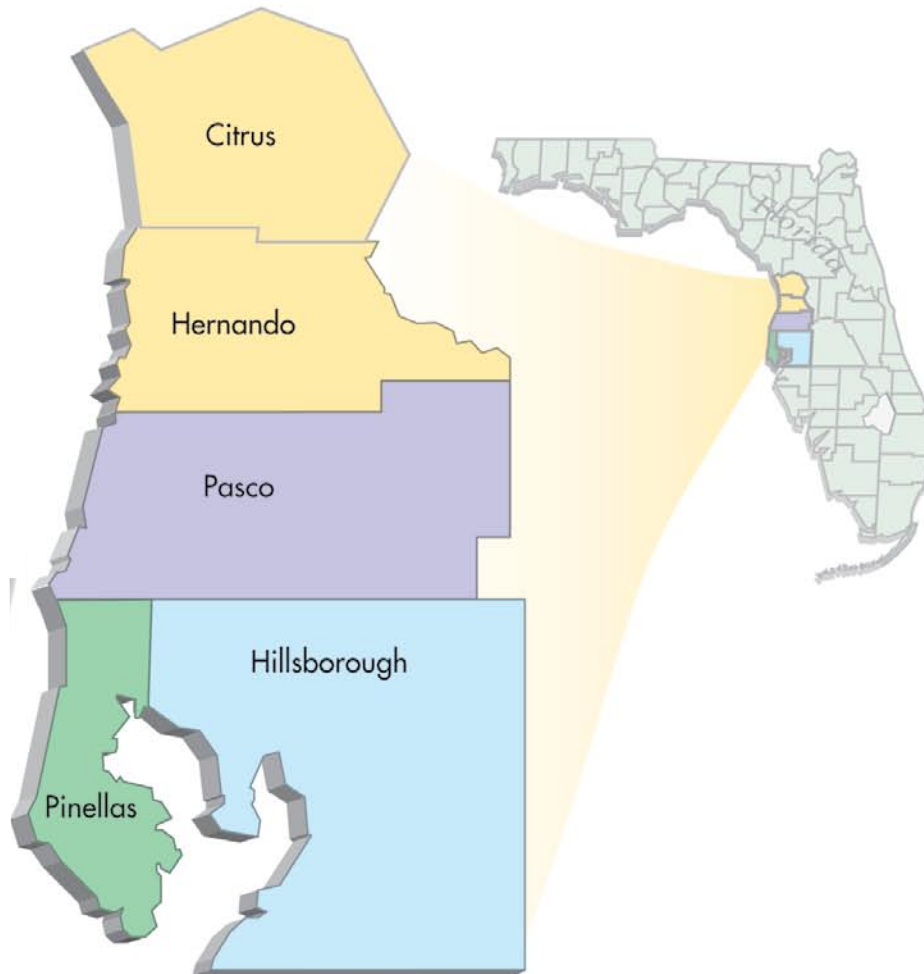

TABLE OF CONTENTS

Regional Editions ..... page 3
Closing Times ..... page 4
Publication Calendar ..... page 5
BayLink Placement Index ..... page 6-7

**Call toll-free nationwide 1-877-321-SELL (7355) or
fax your ad to 1-800-416-1353.**