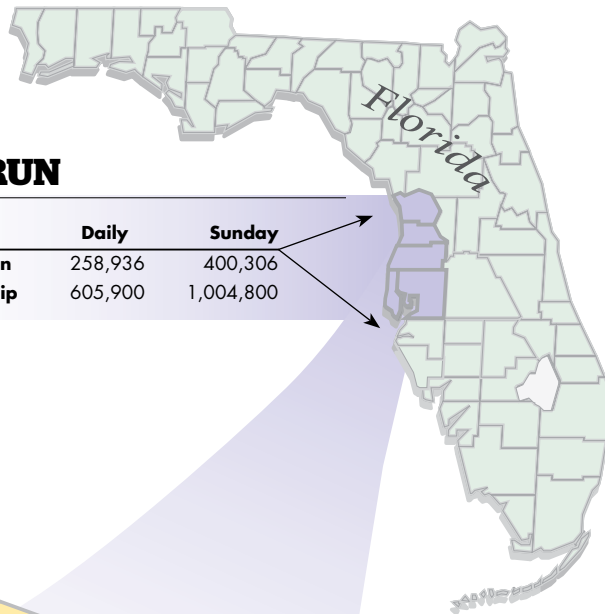

**FULL RUN**

	Daily	Sunday
<b>Circulation</b>	258,936	400,306
<b>Readership</b>	605,900	1,004,800

**BAYLINK REGIONAL EDITIONS**

- **North Pinellas Edition** includes the city of Clearwater and the communities of Largo, Dunedin, Oldsmar, Palm Harbor, Belleair, Countryside, Ozona, Tarpon Springs, Sand Key, Safety Harbor and Clearwater Beach.