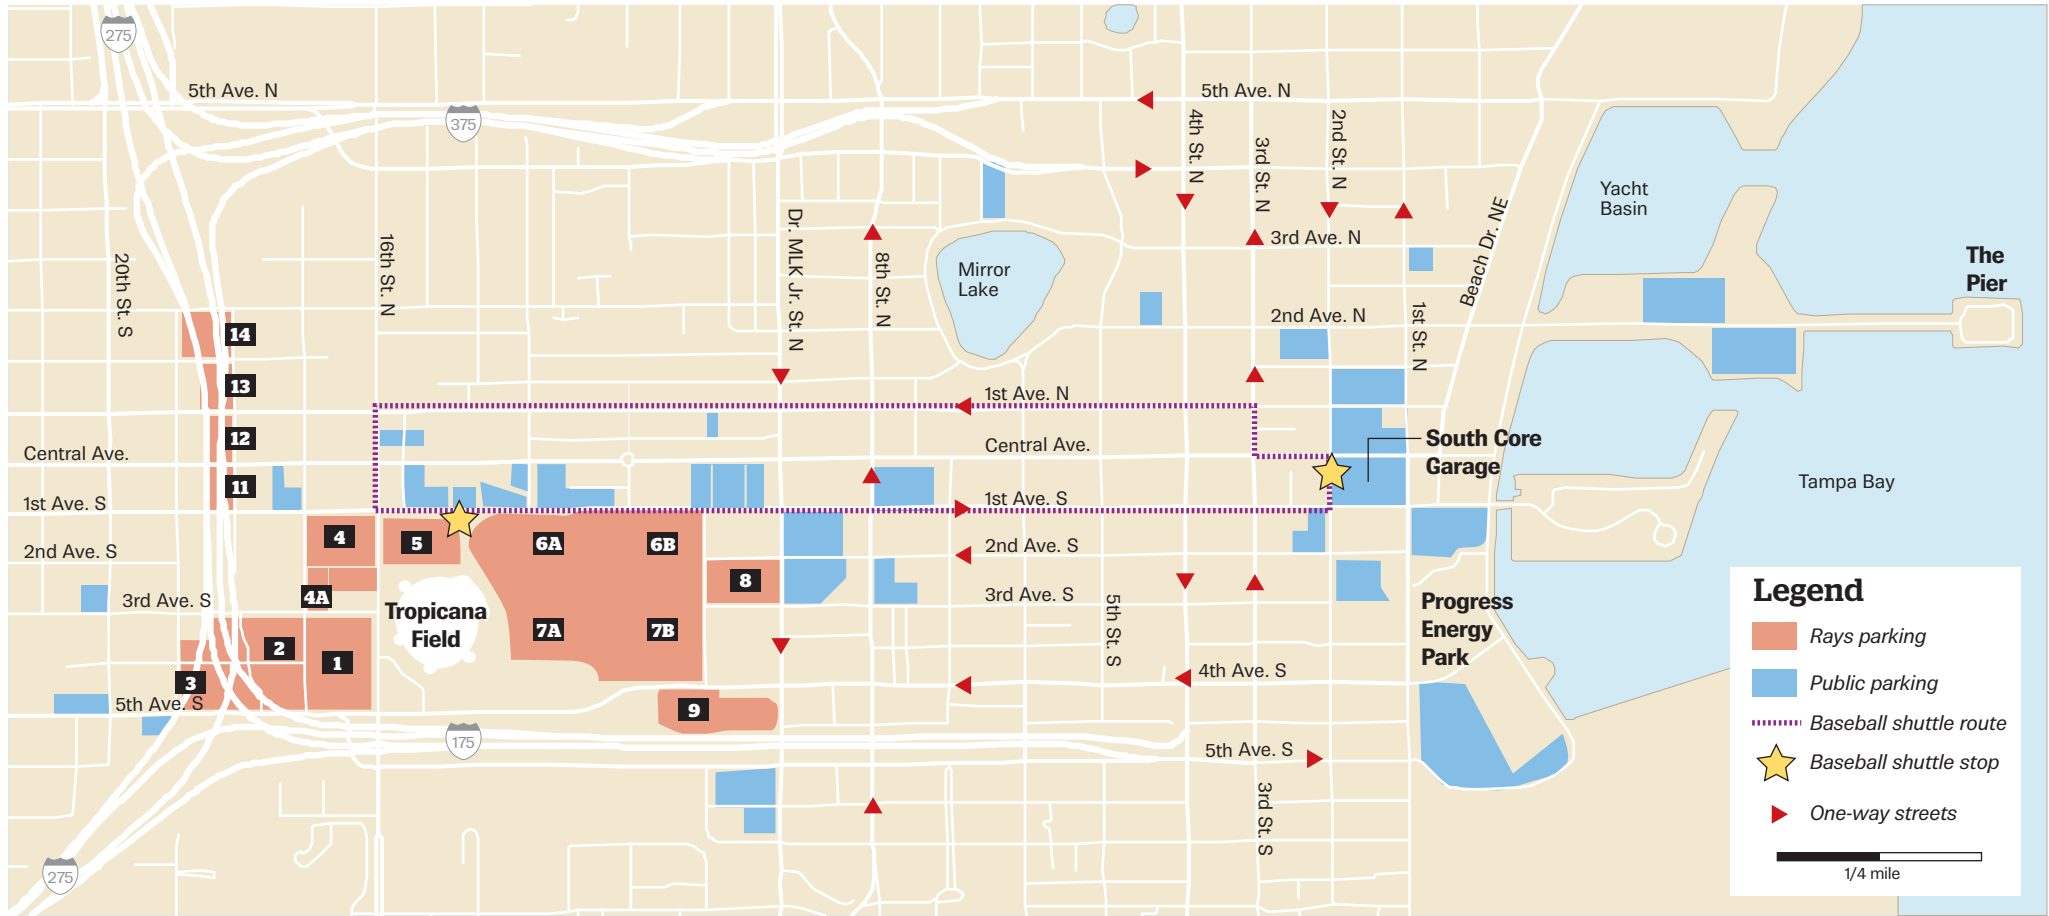

Parking for the playoff games

Source: ESRI, TeleAtlas; city of St. Petersburg

RON BRACKETT | Times

Avoid the traffic jam

From the north

- From Interstate 275, take the exits at 22nd Avenue N, 38th Avenue N or 54th Avenue N and go east to Fourth Street. Go south on Fourth to get downtown.

- If you take Interstate 375 to get downtown, go south on Fourth Street or Second Street.

From the south

- From I-275, take the exits at 31st Street and go north to Fifth Avenue S and go east to the stadium or take the exit at 26th Avenue S then go north on 16th Street.

- If you take Interstate 175, go north on Third Street.

Catch the free shuttle

Today: Shuttle starts at 12:30

Friday: Shuttle starts at 4:00

Service continues until 1 hour after the game is over.

Service is about every 5 minutes.

Print this map and take it with you to help find your way to the best parking sites.

St. Petersburg Times

tampabay.com Know it now.