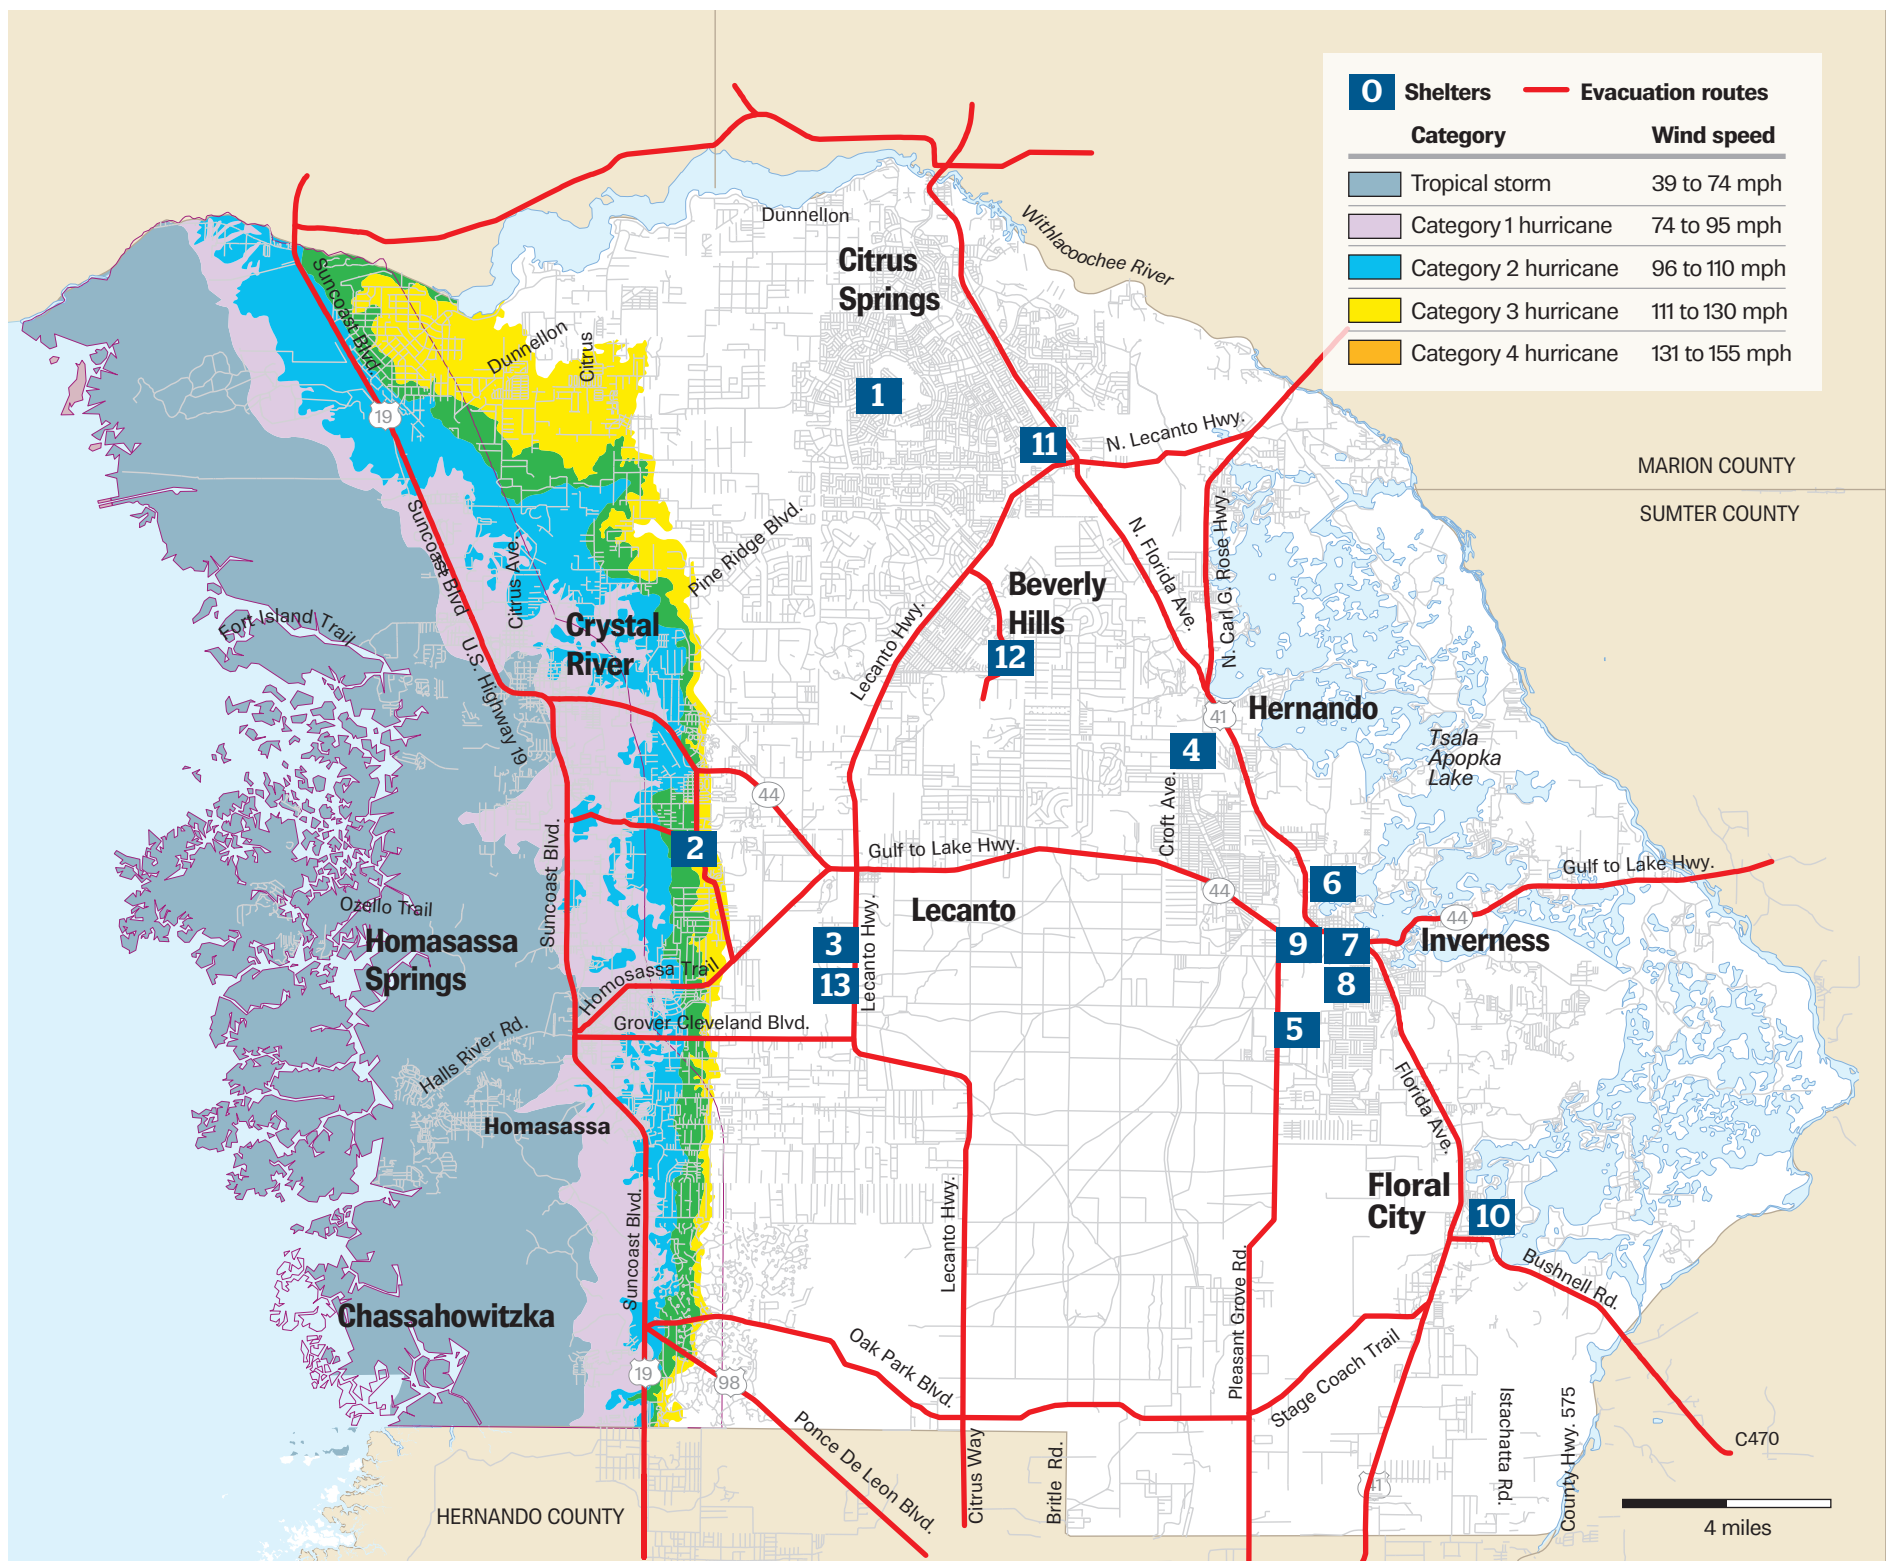

Citrus County evacuation map

Citrus County shelters

- | | | | |
|--|--|--|---|
| <p>1 Citrus Springs Elementary
3570 W Century Blvd.,
Citrus Springs</p> | <p>4 Hernando Elementary
2353 N Croft Ave.,
Hernando</p> | <p>8 Inverness Elementary
206 South Line Ave.,
Inverness</p> | <p>11 Citrus Springs Middle
150 W Citrus Springs Blvd., Citrus
Springs</p> |
| <p>2 Rock Crusher Elementary
814 S Rock Crusher Road.,
Homosassa</p> | <p>5 Pleasant Grove Elementary
630 Pleasant Grove Road,
Inverness</p> | <p>9 Withlacoochee
Technical Institute
1201 W Main St., Inverness</p> | <p>12 Forest Ridge Elementary
2927 N Forest Ridge Blvd.,
Hernando</p> |
| <p>3 Lecanto Complex
3810 W Educational Path,
Lecanto</p> | <p>6 Inverness Middle School
1950 U.S. 41 N., Inverness</p> | <p>10 Floral City Elementary
8457 E Marvin St.,
Floral City</p> | <p>13 *Renaissance Center
3630 W Educational Path,
Lecanto</p> |