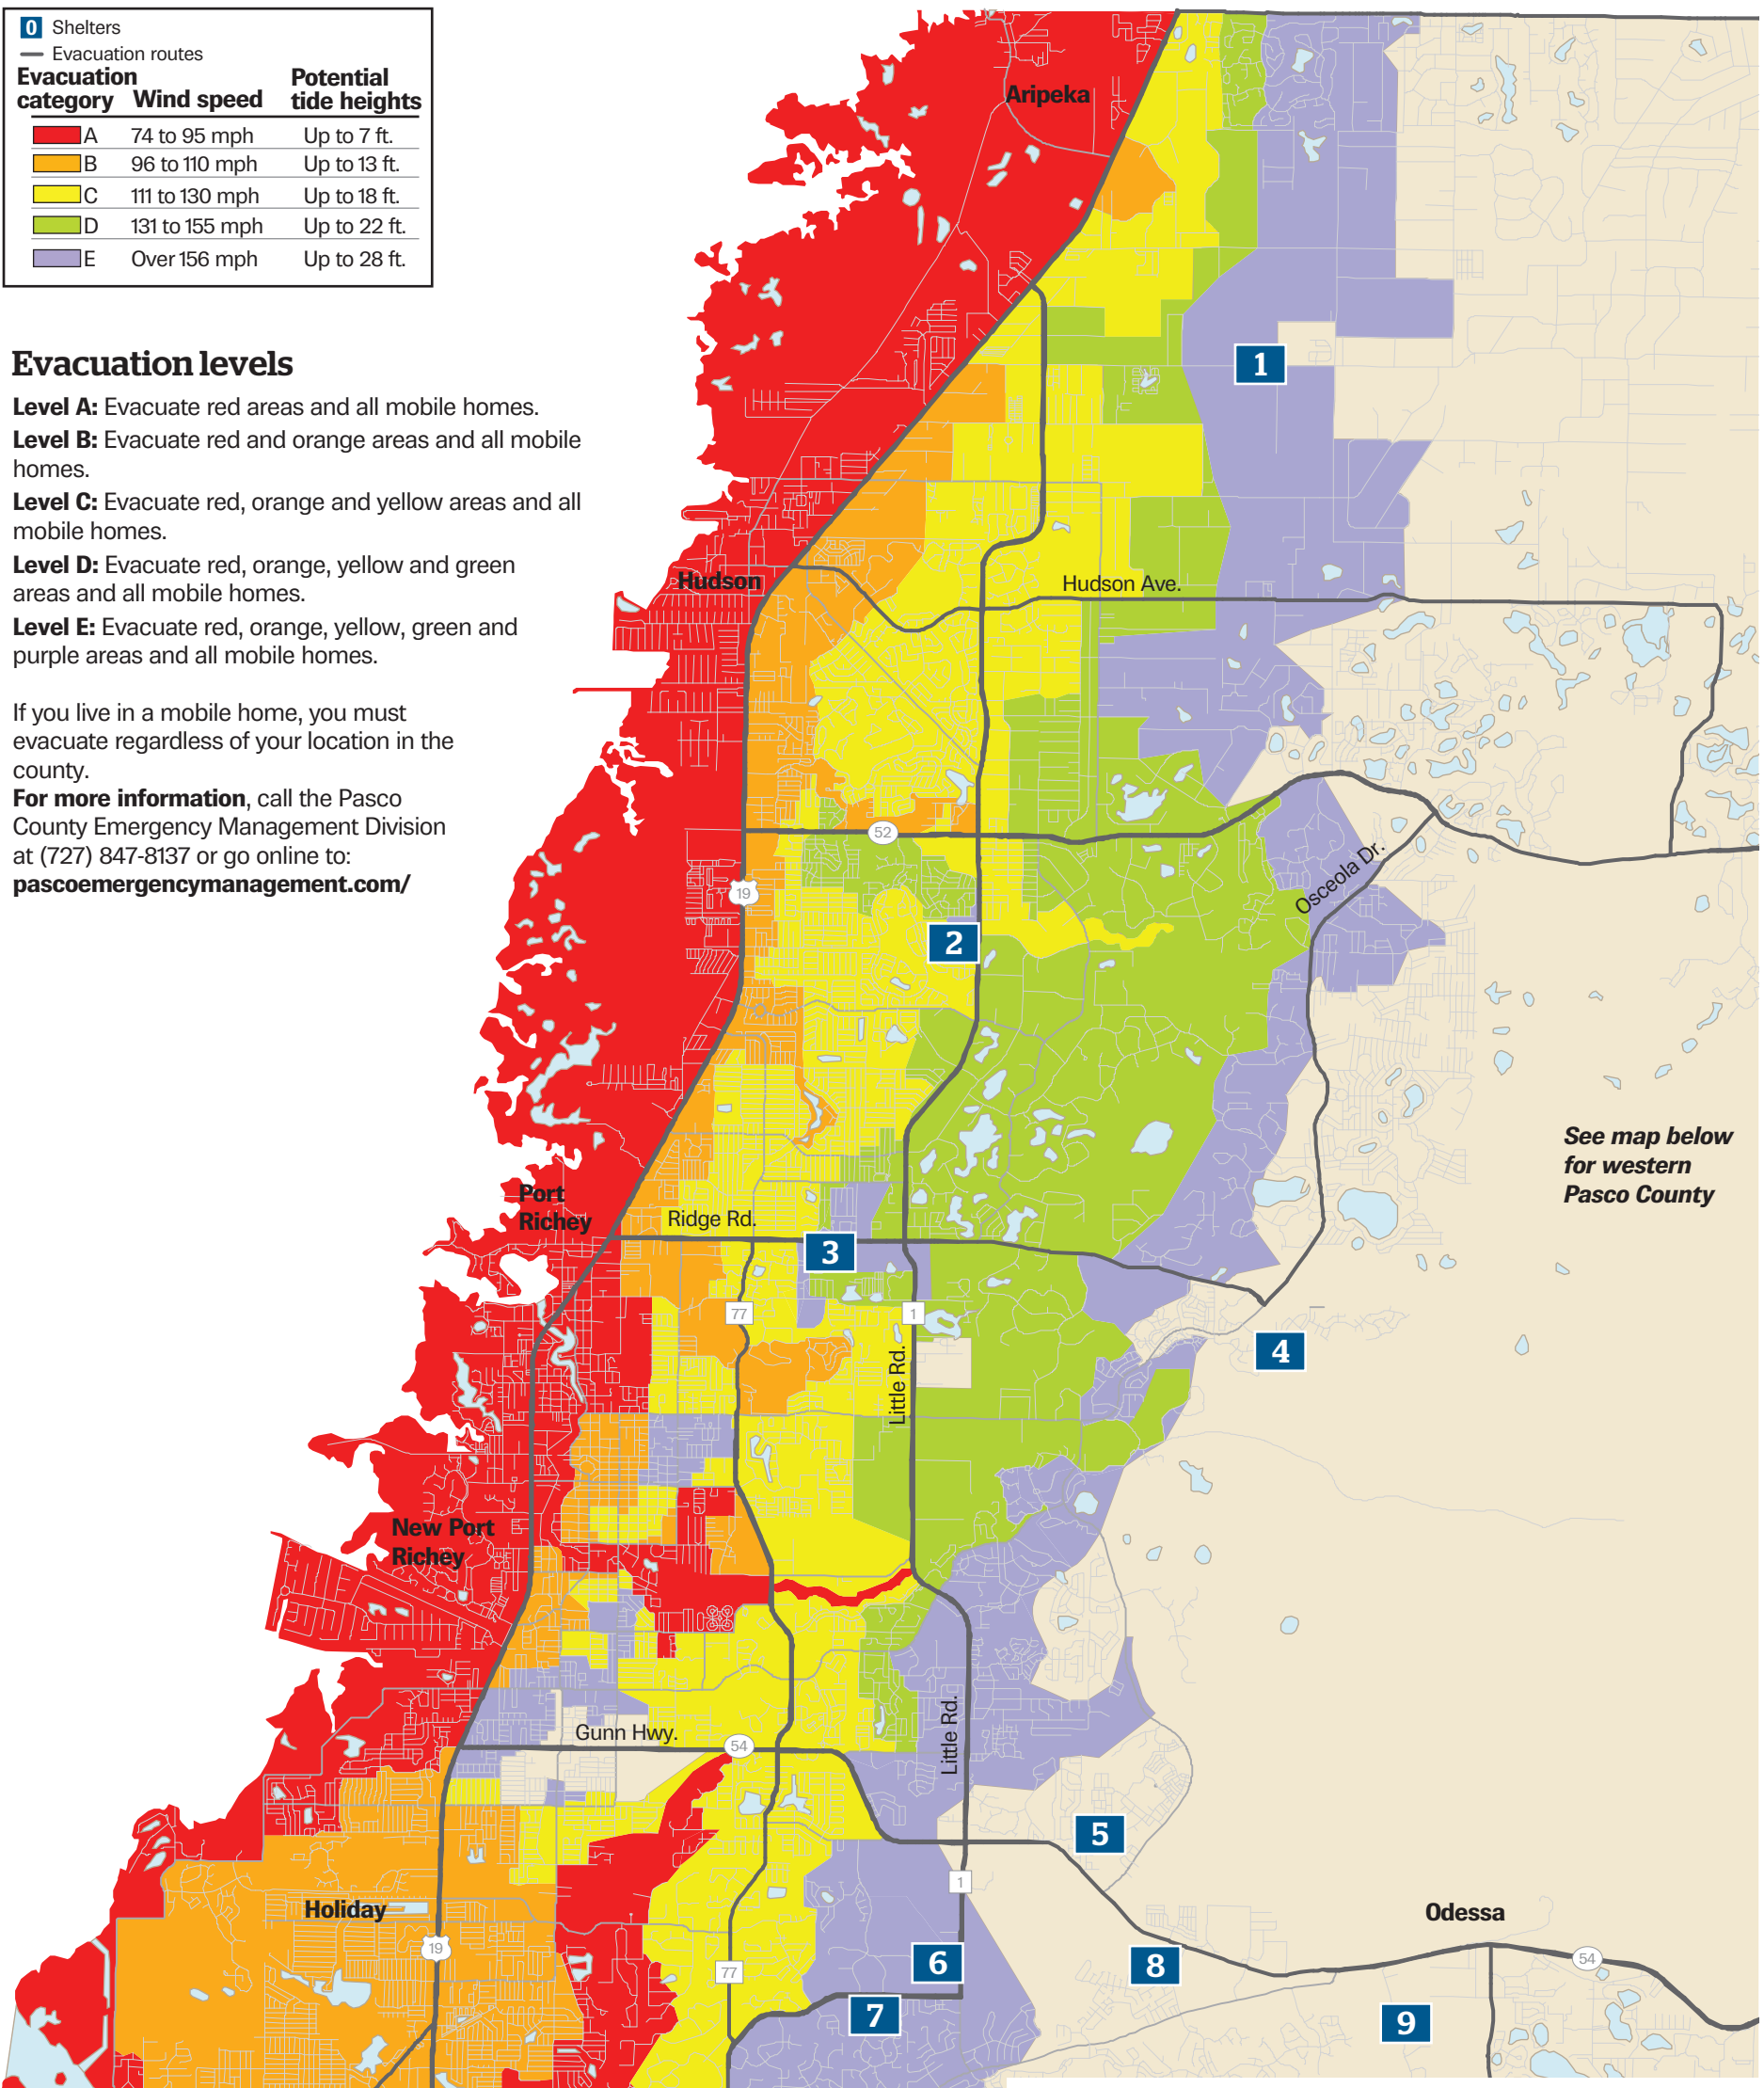

0	Shelters		
	Evacuation routes		
Evacuation category	Wind speed	Potential tide heights	
A	74 to 95 mph	Up to 7 ft.	
B	96 to 110 mph	Up to 13 ft.	
C	111 to 130 mph	Up to 18 ft.	
D	131 to 155 mph	Up to 22 ft.	
E	Over 156 mph	Up to 28 ft.	

Evacuation levels

- **Level A:** Evacuate red areas and all mobile homes.
- **Level B:** Evacuate red and orange areas and all mobile homes.
- **Level C:** Evacuate red, orange and yellow areas and all mobile homes.
- **Level D:** Evacuate red, orange, yellow and green areas and all mobile homes.
- **Level E:** Evacuate red, orange, yellow, green and purple areas and all mobile homes.

If you live in a mobile home, you must evacuate regardless of your location in the county.

For more information, call the Pasco County Emergency Management Division at (727) 847-8137 or go online to: pascoemergencymanagement.com/

Source: Tampa Bay Regional Planning Council

Pasco County evacuation map

1 Senator Fasano Regional Shelter 11611 Denton Ave., Hudson	11 Oakstead Elementary School 19925 Lake Patience Rd., Land O'lakes
2 Schrader Elementary School 11041 Little Rd., New Port Richey	12 Connerton Elementary 9300 Flourish Dr., Land O'lakes
3 Chasco Elementary/Middle School 7720 Ridge Rd., New Port Richey	13 Pineview Elementary School 5333 Parkway Blvd., Land O'lakes
4 River Ridge Middle/ High School 11646 Town Center Rd., New Port Richey	14 Denham Oaks Elementary School 14220 Oak Grove Blvd., Lutz
5 Longleaf Elementary School 3253 Town Ave., New Port Richey	15 Veterans Elementary 26940 Progress Parkway, Wesley Chapel
6 JW Mitchell High School 2323 Little Rd., New Port Richey	16 Seven Oaks Elementary 27633 Mystic Oak, Wesley Chapel
7 Trinity Oaks Elementary School 1827 Trinity Oaks Blvd., New Port Richey	17 Wesley Chapel High School Wells Rd., Wesley Chapel 30651
8 Trinity Elementary School 2209 Duck Slough Blvd., New Port Richey	18 Thomas Weightman Middle School 30649 Wells Rd., Zephyrhills
9 Odessa Elementary 1874 Ketzal Dr., New Port Richey	19 Double Branch Elementary School 31500 Chancey Rd., Wesley Chapel
10 Sunlake High School 3023 Sunlake Blvd., Land O'lakes	20 New River Elementary School 4710 River Glen Blvd., Wesley Chapel